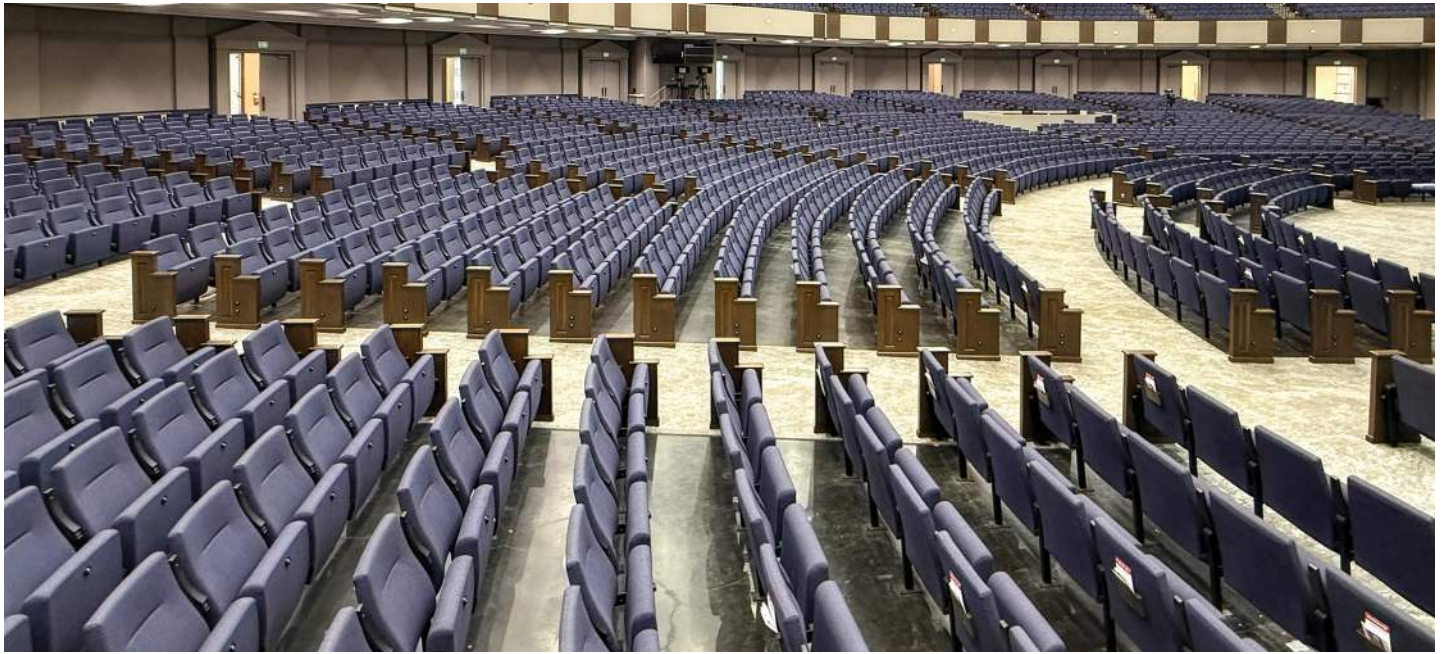

### A Legacy of Faith and Global Outreach

Cornerstone Church is a prominent San Antonio landmark and home to a global ministry reaching millions. Built in 1987 to accommodate more than five thousand worshippers, the sanctuary featured traditional pews for nearly 40 years. To better reflect contemporary worship styles and expectations, leadership recently initiated a modern update to this iconic space.

### Bridging Tradition and Innovation

The challenge was to navigate the transition from pews to auditorium seating—providing state-of-the-art comfort while preserving the traditional aesthetic favored by many. Working with FGM Architects (formerly Jackson Galloway), **Sauder Worship Seating** provided the layout and design expertise needed to honor the sanctuary's history while embracing its future.

### The Solution

The answer was found in the seamless integration of **Sauder Worship Seating's Clarity® auditorium seating** paired with traditional wood pew ends as aisle panels. This combination maintains the beauty of classic craftsmanship while providing high-tech ergonomics for superior individual comfort. The resulting world-class environment honors the church's heritage while beautifully serving the needs of its large, multi-generational congregation.