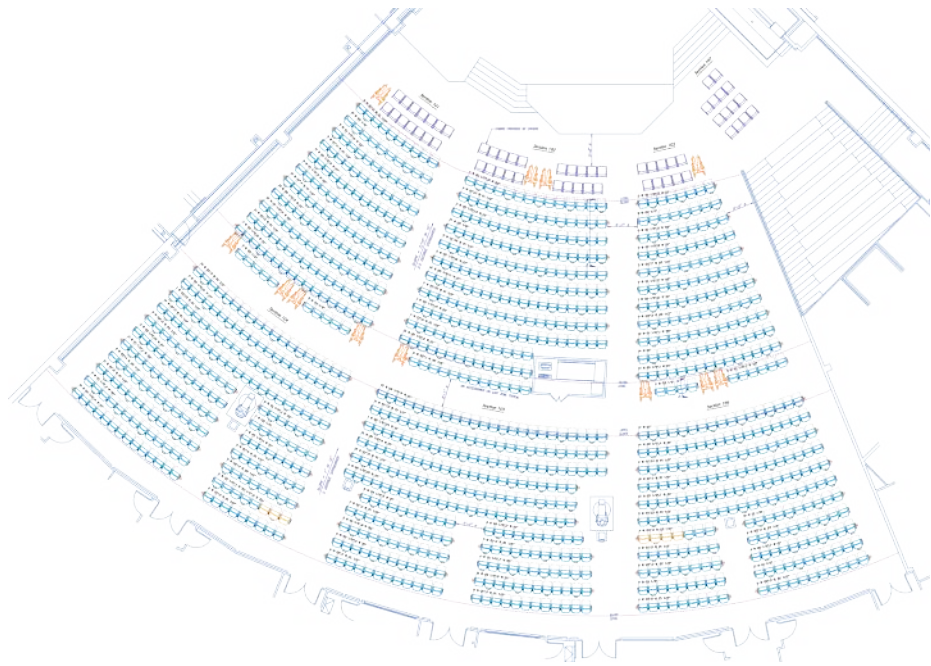

SAUDERWORSHIP
seating®

“We have a beautifully renovated Worship Center. The approximately 2300 theatre seats supplied by Sauder are the centerpiece of the space. We initially received very positive comments on the seating and continue to receive positive comments. The word that is commonly used is “spectacular” in describing the seating. The quality and craftsmanship of the product are very evident.”

The Hills Church first approached Sauder Worship Seating in 2004. Built in the 1980s, their worship space badly needed updating. As the dialogue between church leaders and the Sauder team developed, a number of seating possibilities surfaced. The initial plan was to either re-upholster or replace the existing pews as part of a minor facelift. The concept evolved to include Definity® seating, a pew with individually defined seat spacing. Ultimately, the church elected to completely renovate and transform the space, and selected Clarity™ auditorium seating as the perfect solution for the new layout. The radial configuration and the use of a multi-color seating creates depth and visual variety.

The project was completed with the installation of Clarity seating in the Fall of 2012. The result is a rejuvenated, more contemporary experience for the congregation at The Hills Church.

Main Floor Seating Layout