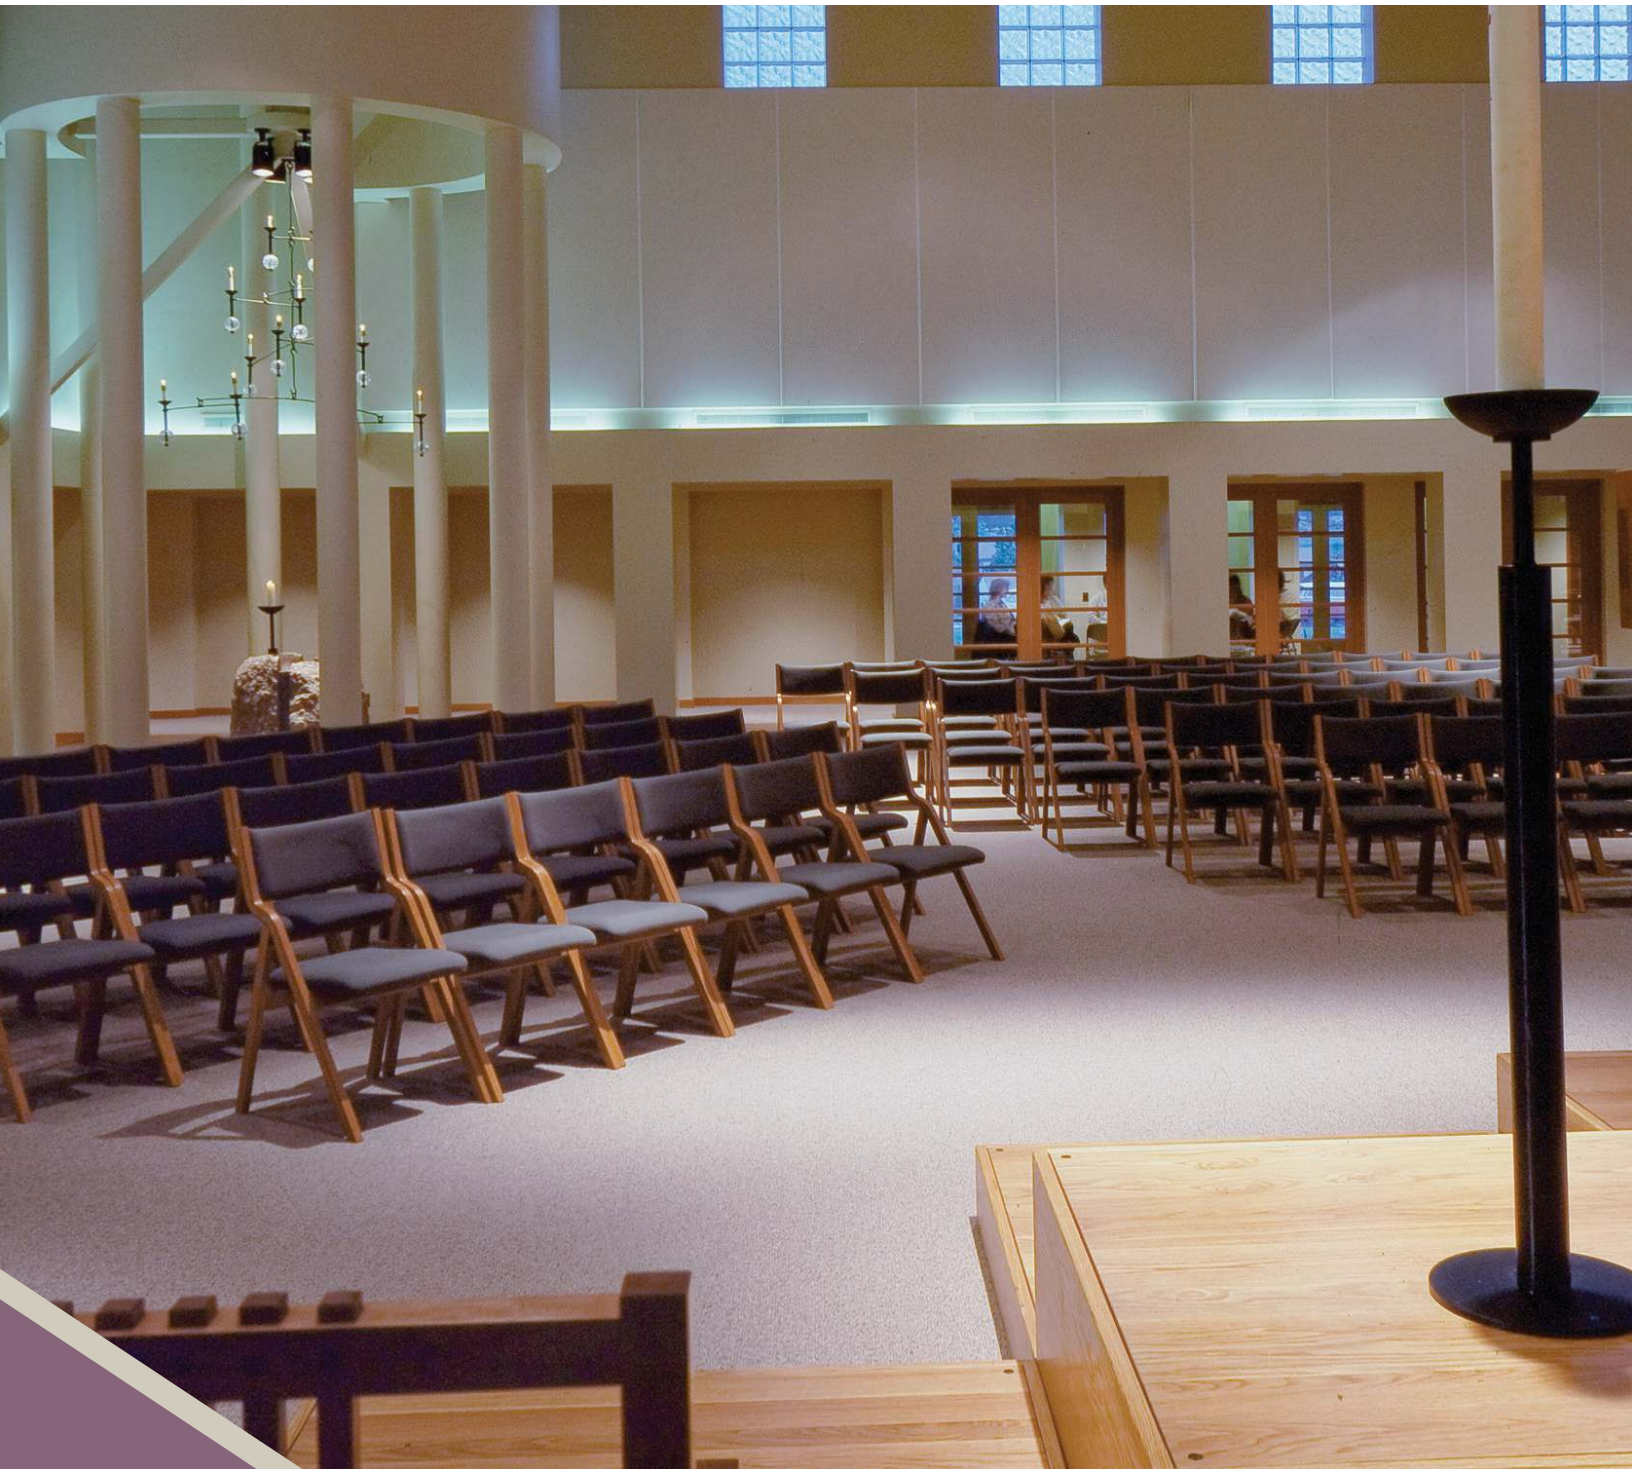

PLYFOLD

SAUDERWORSHIP
seating®

furniture for the way you worship

PLYFOLD

PlyFold 7028204

PlyFold 7028201

PlyFold 7023201

PlyFold chairs are the ideal wood folding chair for comfort, stability and durability. This plybent hardwood design, combined with mortise-and-tenon joint construction offer flexible seating for worship space, meeting rooms or when needing additional seating.

This patented design offers a unique safety feature over standard folding chairs. PlyFold chairs do not fold unless lifted up, eliminating the possibility of the chair folding or collapsing while a child is sitting.

*Stackable on chair dolly only up to 20 high

Light of the World Catholic Parish
Littleton, CO

**SAUDERWORSHIP**
seating®

930 W. Barre Road | Archbold, OH 43502 | 800.537.1530 | sales@sauderworship.com

sauderworship.com