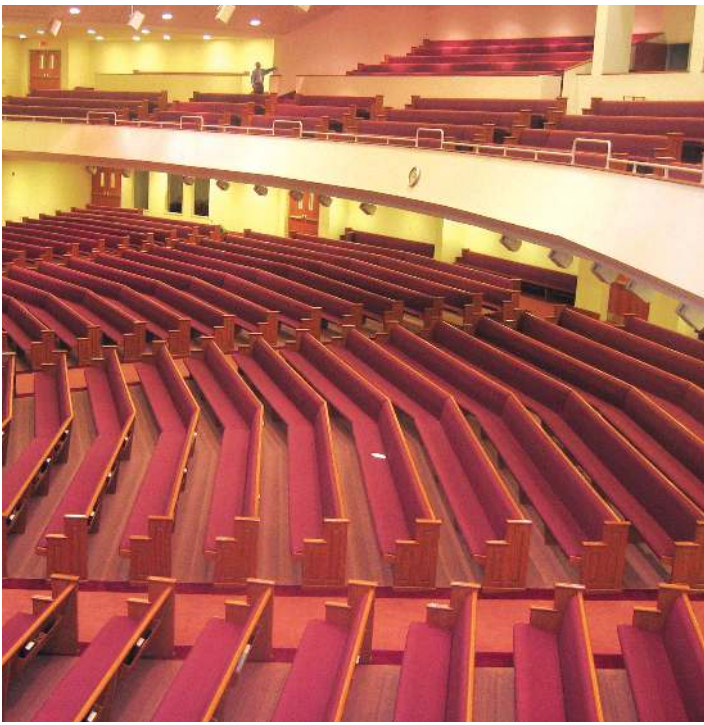

The original sanctuary had a large center aisle with smaller side aisles which limited traffic flow and the ability of the church to easily maintain the 45 foot high ceilings of the sanctuary. The church and Duane Miller, Sales Consultant for Sauder Worship Seating, worked together to develop a worry-free, affordable plan to have the existing pews removed and to reconfigure the floor plan with all the aisles equal width.

The process included start-to-finish guidance and coordinated a seamless, on-site installation of the re-upholstered pews. As well as the installation of new Clarity™ auditorium seating and Vantage choir chairs.