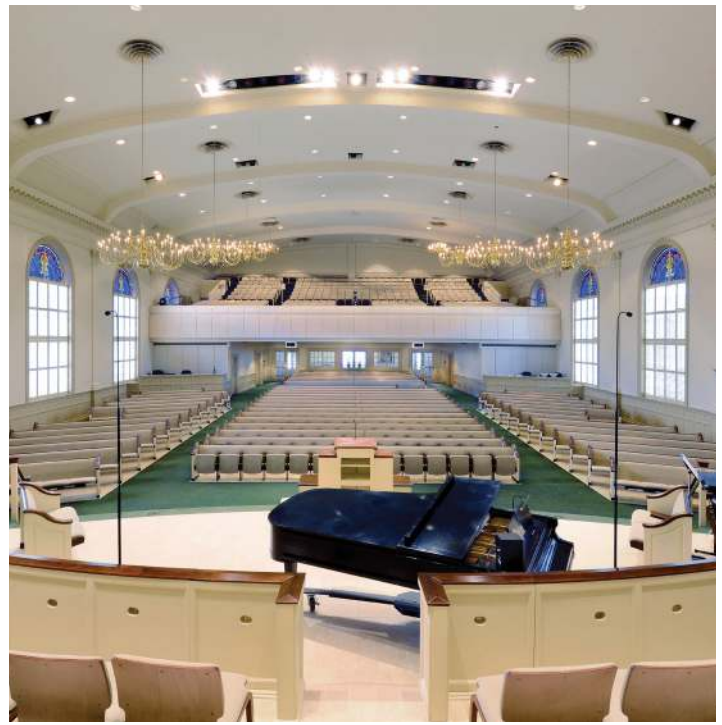

About Sauder Worship Seating®

Sauder Worship Seating, a brand of Sauder Manufacturing Co., began in 1934 in Northwest Ohio with small, custom orders for worship seating. The company's reputation for handcrafted, top quality work became its springboard for expansion as increasing needs and changing church trends prompted the Sauder family to introduce new seating solutions and worship accessories. Today, Sauder Worship Seating blends skilled craftsmen, modern technology, and quality materials to create some of the world's best worship furniture. More information about Sauder Worship Seating may be found online at sauderworship.com.