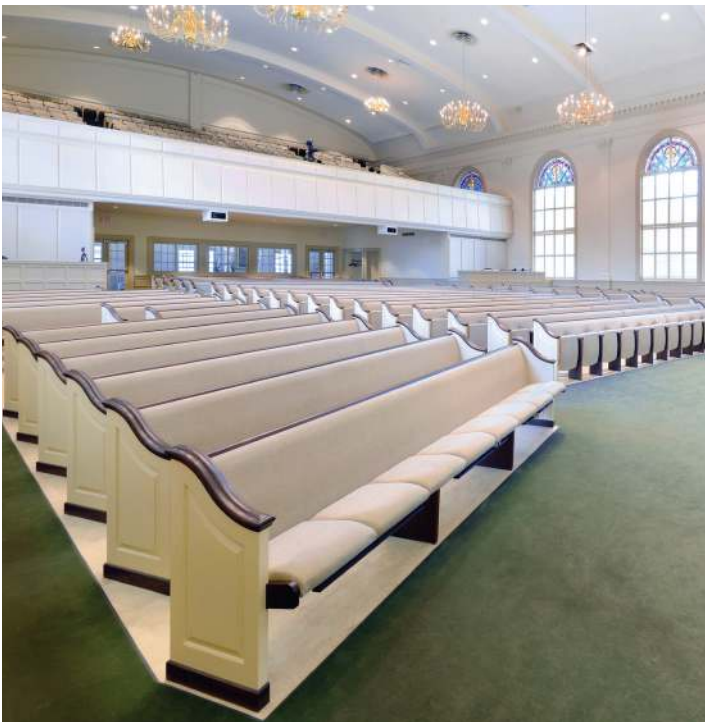

About Sauder Worship Seating®

Sauder Worship Seating, a brand of Sauder Manufacturing Co., began in 1934 in Northwest Ohio with small, custom orders for worship seating. The company's reputation for handcrafted, top quality work became its springboard for expansion as increasing needs and changing church trends prompted the Sauder family to introduce new seating solutions and worship accessories. Today, Sauder Worship Seating blends skilled craftsmen, modern technology, and quality materials to create some of the world's best worship furniture. More information about Sauder Worship Seating may be found online at sauderworship.com.