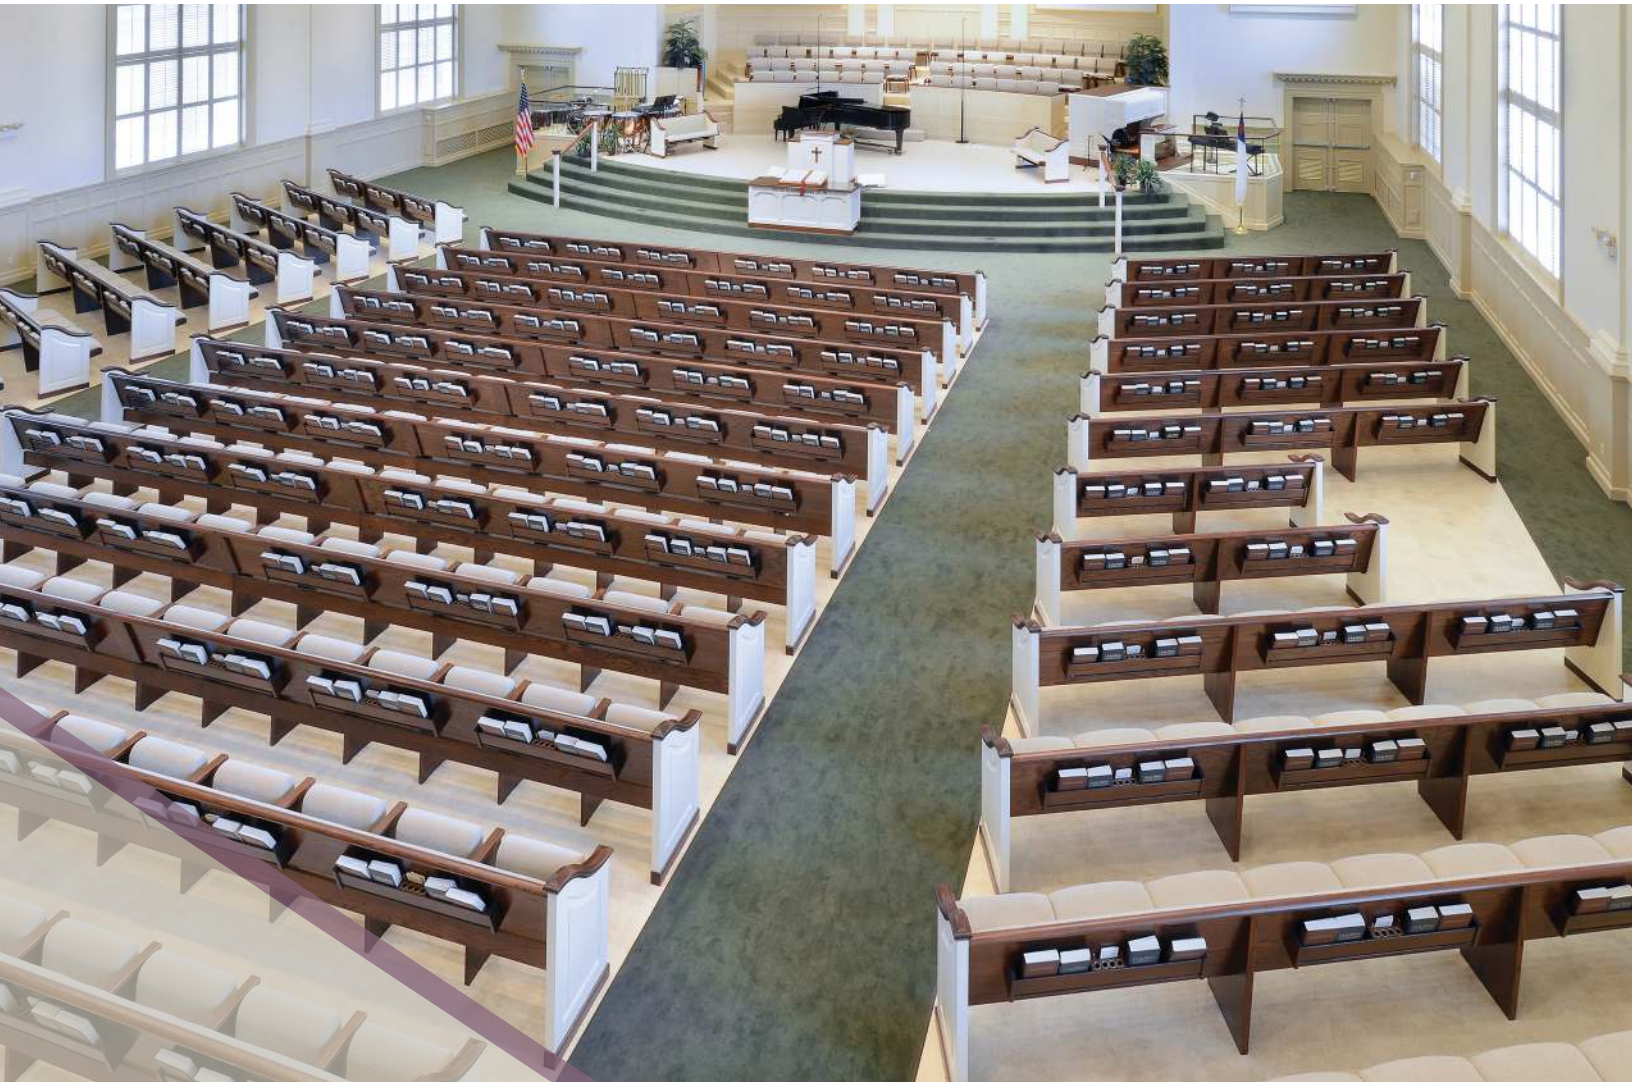

The logo for Sauder Worship Seating features a stylized blue mountain range icon above the company name. The word "SAUDERWORSHIP" is in a large, blue, sans-serif font, and "seating®" is in a smaller, blue, lowercase sans-serif font below it.

# SAUDERWORSHIP seating®

## CASE STUDY First Baptist Church *Springfield, Missouri*

Sauder Worship Seating® meets the challenge of any renovation project. First Baptist Church in Springfield, MO, a multi-generational congregation needed to renovate their traditional worship space in order to breathe new life into the church. The building committee selected a combination of Sauder Worship Seating Duet™ and Definity® seating after exploring seating options with Cavin Lambert, Sales Consultant for Sauder Worship Seating.

Duet provides exceptionally comfortable seating. The flip-up seats allow for ease of egress and arms for those who prefer or need them. Definity seating maintains the concept of individual seats with the functionality of a pew. The benefit of both seating styles is the ability to use pew ends for a traditional pew style design and maintains capacity consistency plus the option of renewability.