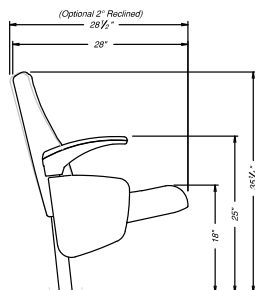

VISTA SPECIFICATIONS

Sauder Worship Seating® is proud to make products in the USA. Our national sales coverage provides each customer with the benefit of a local, market-focused sales consultant. Beginning with your sales consultant, through to your in-house team of sales assistant, project coordinator, CAD designer, and ending with installation crew; our Sauder Worship Seating team works hard to become a trusted partner.

Whitesburg Baptist Church
Huntsville, AL