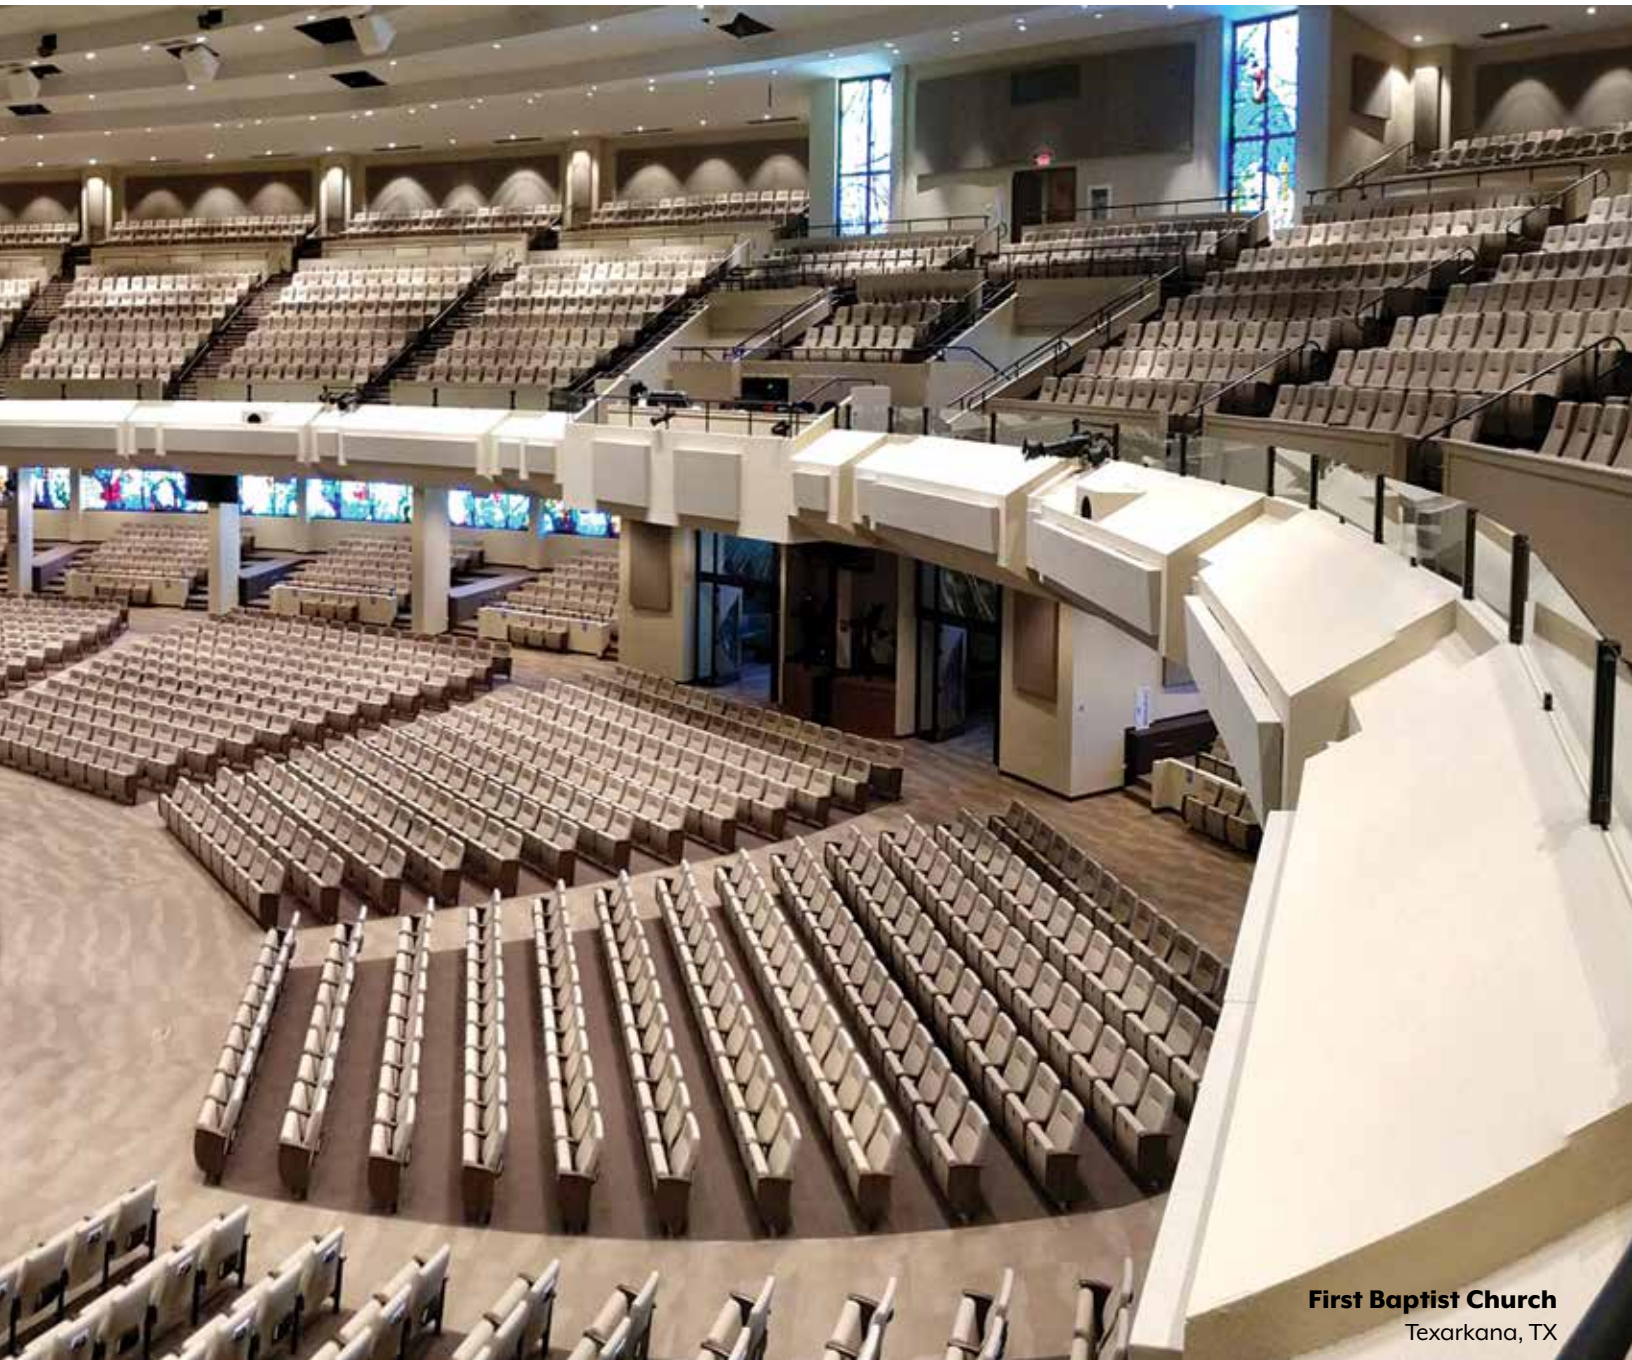

Slim Profile

Clarity™ and Vista have gravity lift seats that create the slimmest (18.5") profile in the up position. This allows for more standing and walking space without compromising comfort.

AUDITORIUM SEATING