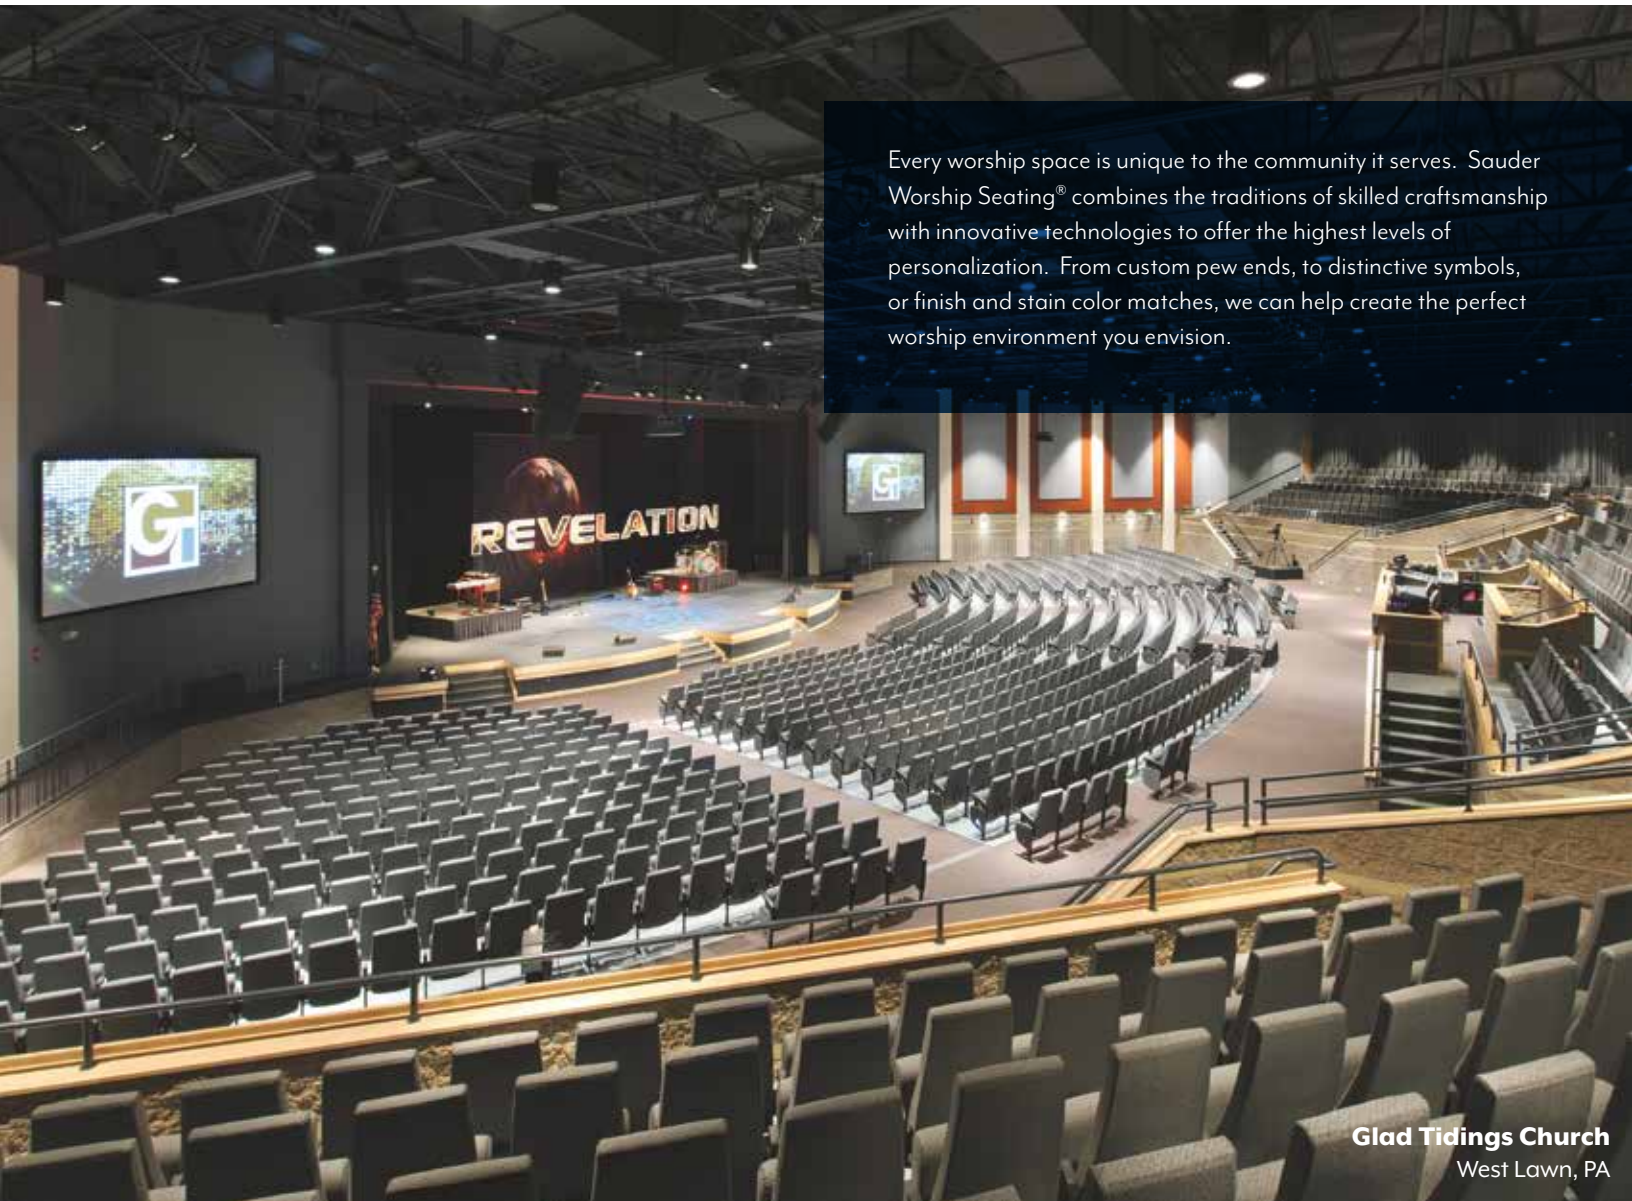

First Baptist Church
Muskogee, OK

First Baptist Church
Muskogee, OK

First Baptist Church
Muskogee, OK

AUDITORIUM SEATING

Every worship space is unique to the community it serves. Sauder Worship Seating® combines the traditions of skilled craftsmanship with innovative technologies to offer the highest levels of personalization. From custom pew ends, to distinctive symbols, or finish and stain color matches, we can help create the perfect worship environment you envision.