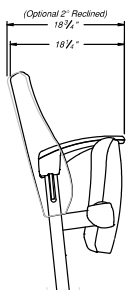

VISTA SPECIFICATIONS

Sauder Worship Seating® is proud to make products in the USA. Our national sales coverage provides each customer with the benefit of a local, market-focused sales consultant. Beginning with your sales consultant, through to your in-house team of sales assistant, project coordinator, CAD designer, and ending with installation crew; our Sauder Worship Seating team works hard to become a trusted partner.

Whitesburg Baptist Church
Huntsville, AL