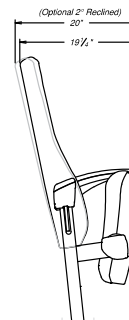

VISTA SPECIFICATIONS

Sauder Worship Seating® is proud to make products in the USA. Our national sales coverage provides each customer with the benefit of a local, market-focused sales consultant. Beginning with your sales consultant, through to your in-house team of sales assistant, project coordinator, CAD designer, and ending with installation crew; our Sauder Worship Seating team works hard to become a trusted partner.

Whitesburg Baptist Church
Huntsville, AL