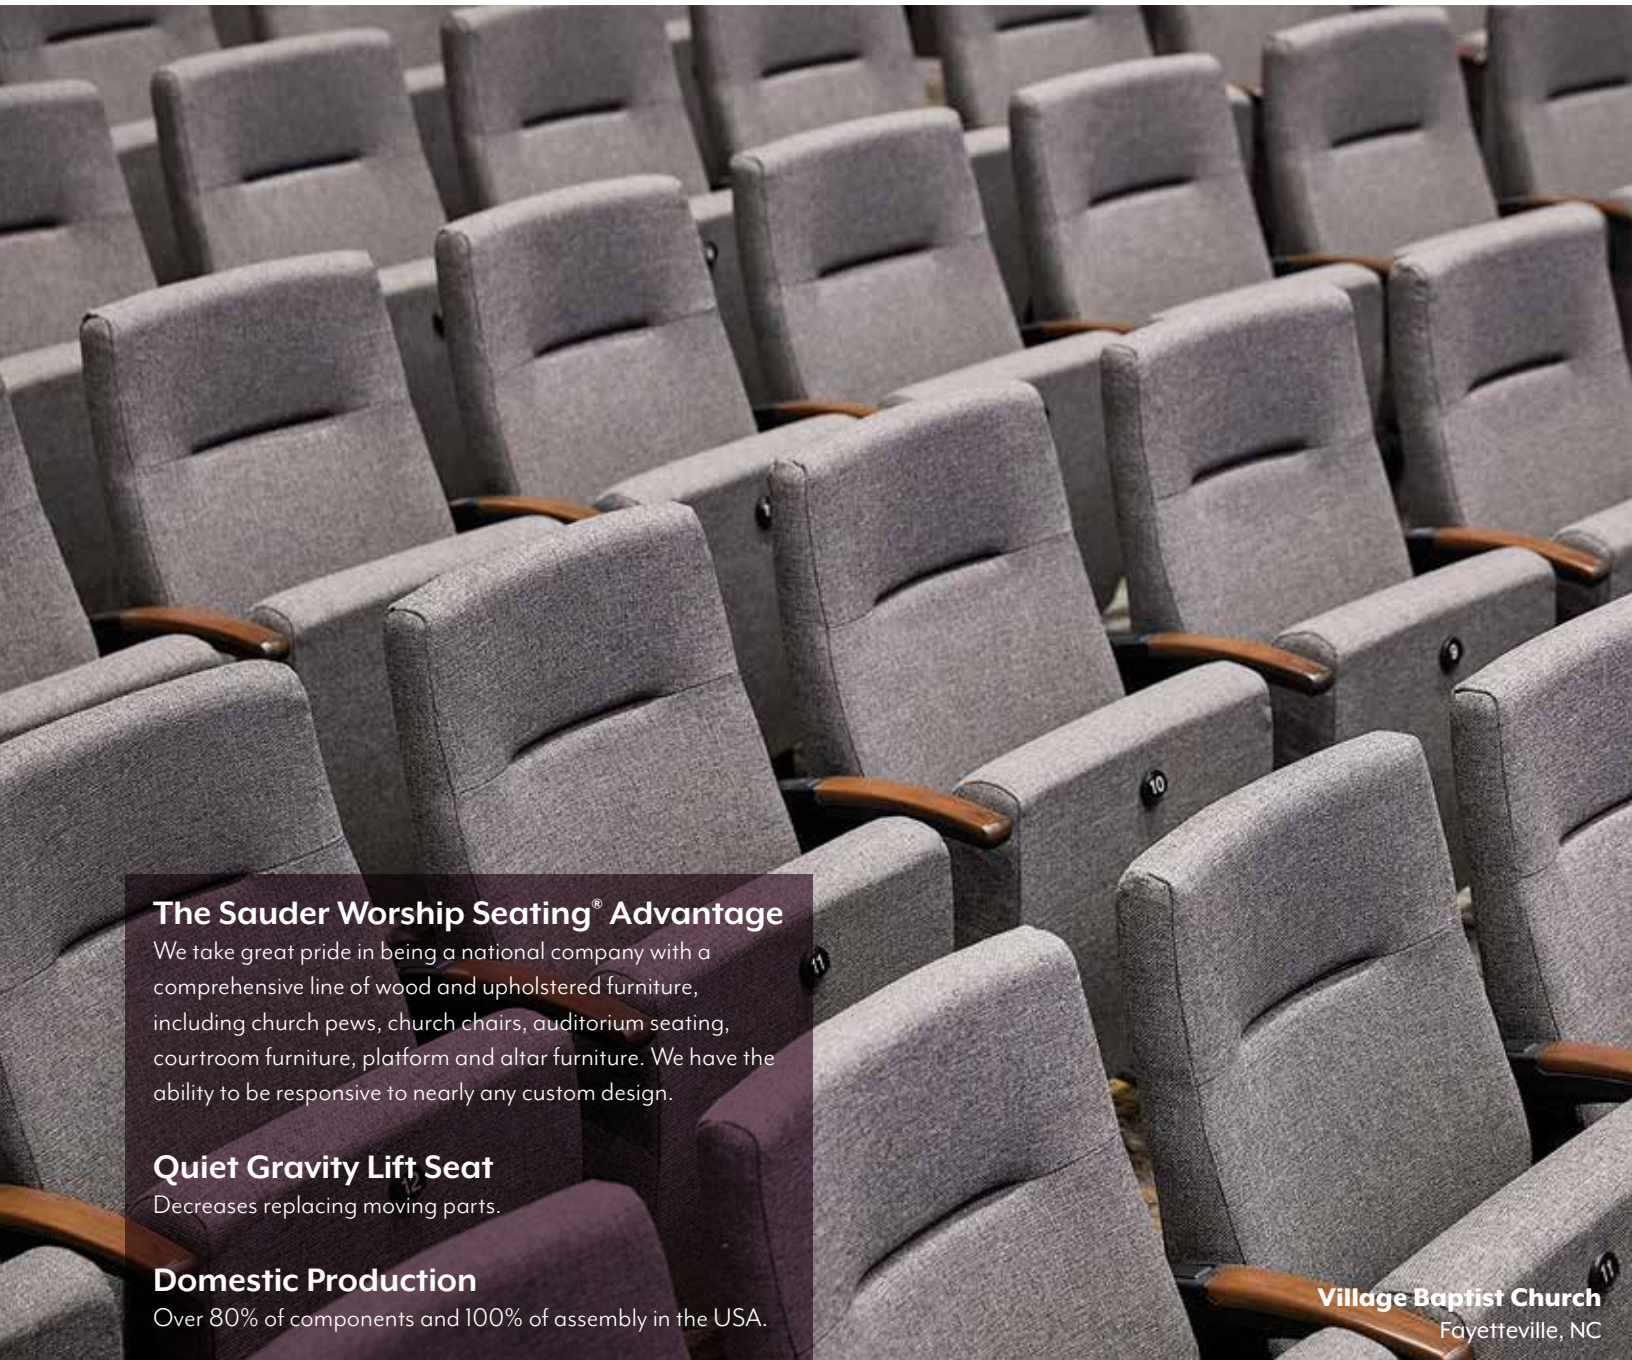

AUDITORIUM SEATING

Village Baptist Church
Fayetteville, NC

The Sauder Worship Seating® Advantage

We take great pride in being a national company with a comprehensive line of wood and upholstered furniture, including church pews, church chairs, auditorium seating, courtroom furniture, platform and altar furniture. We have the ability to be responsive to nearly any custom design.

Quiet Gravity Lift Seat

Decreases replacing moving parts.

Domestic Production

Over 80% of components and 100% of assembly in the USA.

Professional Project Management

Beginning with your sales consultant, to your in-house team of sales assistant, project coordinator, CAD designer, and ending with installation crew; our Sauder Worship Seating team becomes your trusted partner.

Component Renewability

Entire seat cushions and back cushions are replaceable, if damaged or for interior updates.

Ergonomic Comfort

Contoured shape, lumbar support and over 4" of foam at critical pressure points.