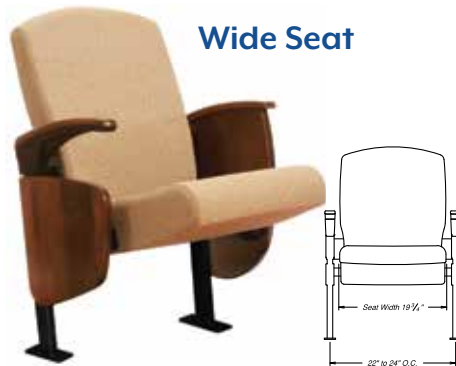

Slim Profile

Clarity™ and Vista have gravity lift seats that create the slimmest (18.5") profile in the up position. This allows for more standing and walking space without compromising comfort.

AUDITORIUM SEATING

Whitesburg Baptist Church
Huntsville, AL

AUDITORIUM SEATING

Boca Raton Community Church
Boca Raton, FL

Arms

Stationary, flip-up or armless styles can be added anytime. Flip-up arm and armless options for easy exiting are ADA compliant.