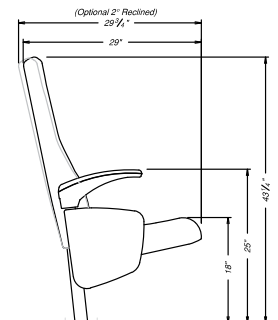

VISTA SPECIFICATIONS

Sauder Worship Seating® is proud to make products in the USA. Our national sales coverage provides each customer with the benefit of a local, market-focused sales consultant. Beginning with your sales consultant, through to your in-house team of sales assistant, project coordinator, CAD designer, and ending with installation crew; our Sauder Worship Seating team works hard to become a trusted partner.

Whitesburg Baptist Church
Huntsville, AL