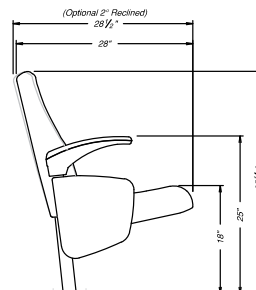

VISTA SPECIFICATIONS

Sauder Worship Seating® is proud to make products in the USA. Our national sales coverage provides each customer with the benefit of a local, market-focused sales consultant. Beginning with your sales consultant, through to your in-house team of sales assistant, project coordinator, CAD designer, and ending with installation crew; our Sauder Worship Seating team works hard to become a trusted partner.

Whitesburg Baptist Church
Huntsville, AL