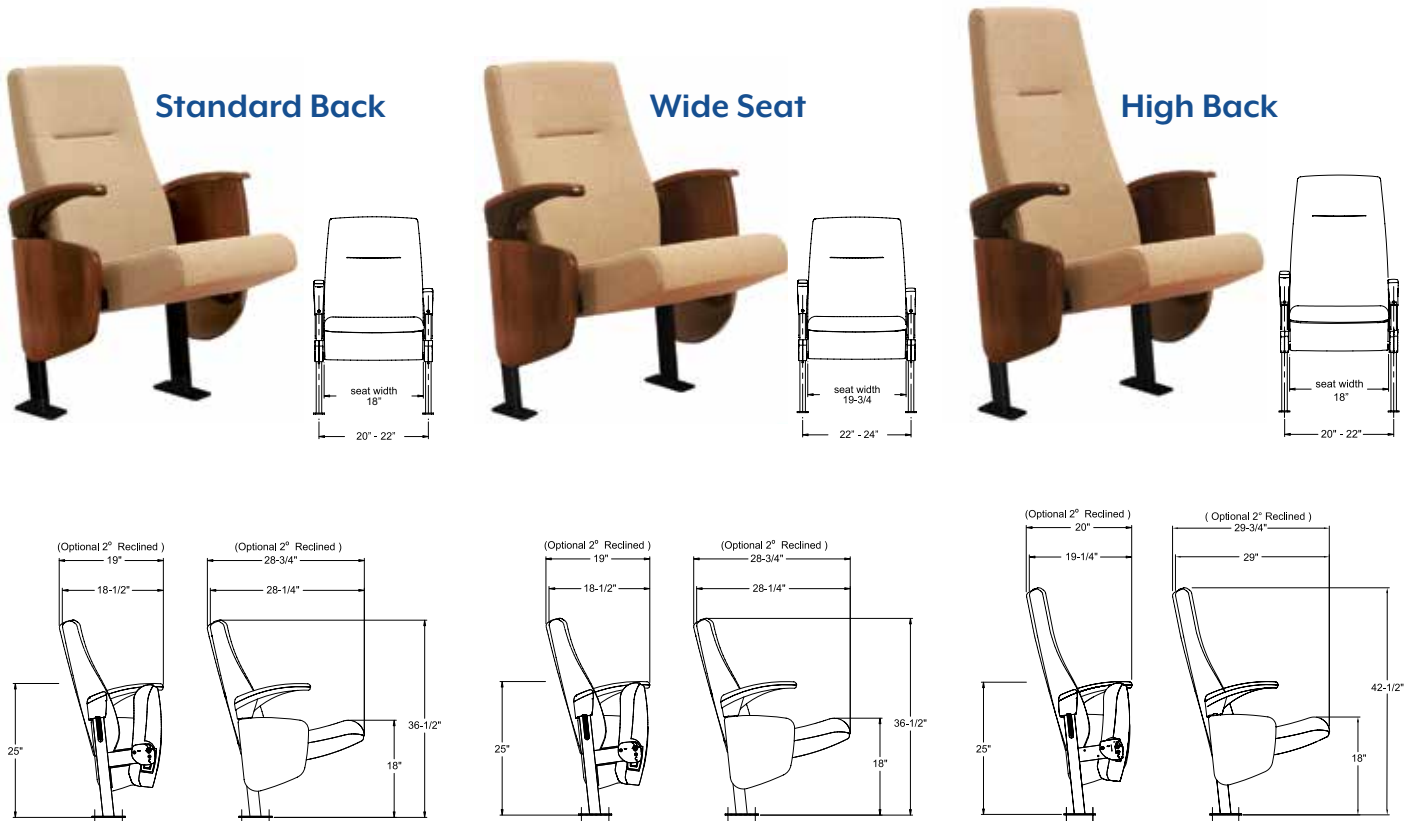

First Southern Baptist Church
Oklahoma City, OK