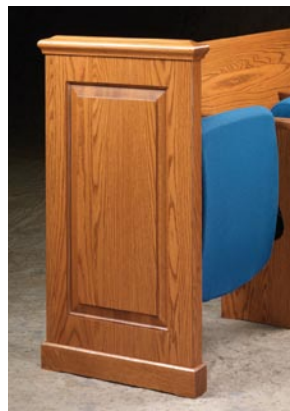

Body 301-1168, End 302-1305