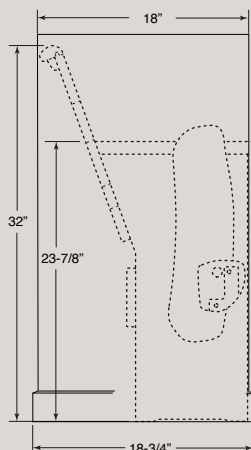

## BODY STYLES

Body 301-6268

Body 301-4068

301-1168  
straight solid wood back

301-4068  
contoured with wood veneer front & back

301-4168  
straight with wood veneer front & back

301-6268  
straight, cushioned back with wood veneer back of back

## DIMENSIONS

## SEAT WIDTH OPTIONS

**Standard Seat**  
18" standard seat with 21" - 23 1/2" spacing center to center

**Wide Seat**  
19 1/2" wide seat with 22 1/2" - 23 1/2" spacing center to center

**Wide Space**  
19 1/2" wide seat with wider 24" - 25" spacing center to center