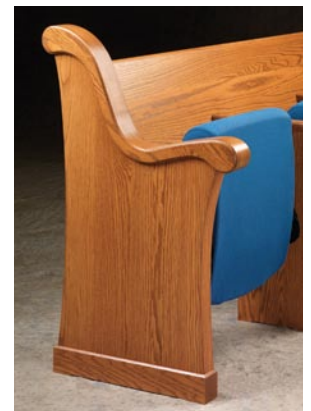

Body 301-1168, End 302-1370

A wide selection of ends are available with Duet™. Please visit our website at www.sauderworship.com for more information.