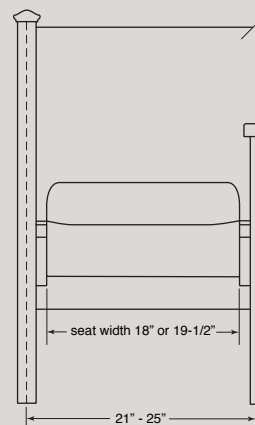

## BODY STYLES

Body 301-6268

Body 301-4068

301-1168  
straight solid wood back

301-4068  
contoured with wood veneer front & back

301-4168  
straight with wood veneer front & back

301-6268  
straight, cushioned back with wood veneer back of back

## DIMENSIONS

## SEAT WIDTH OPTIONS

**Standard Seat**  
18" standard seat with 21" - 23 1/2" spacing center to center

**Wide Seat**  
19 1/2" wide seat with 22 1/2" - 23 1/2" spacing center to center

**Wide Space**  
19 1/2" wide seat with wider 24" - 25" spacing center to center