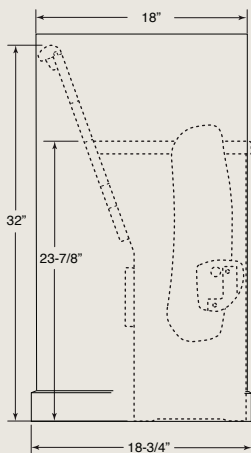

3014068  
veneer contoured wood back

3014168  
veneer flat wood back

3016268  
upholstered cushion front of back, wood veneer back of back

3016768  
upholstered ergonomic cushion front of back, wood veneer back of back

## Dimensions

## Seat Width Options

Standard Seat  
18" standard seat with  
21 - 23 1/2" spacing  
center to center

Wide Seat  
19 1/2" wide seat with  
22 1/2" - 23 1/2" spacing  
center to center

Wide Space  
19 1/2" wide seat with  
wider 24" - 25" spacing  
center to center