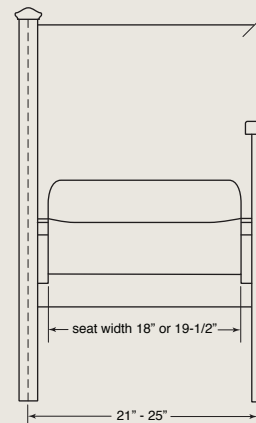

3014068  
veneer contoured wood back

3014168  
veneer flat wood back

3016268  
upholstered cushion front of back, wood veneer back of back

3016768  
upholstered ergonomic cushion front of back, wood veneer back of back

## Dimensions

## Seat Width Options

Standard Seat  
18" standard seat with  
21 - 23 1/2" spacing  
center to center

Wide Seat  
19 1/2" wide seat with  
22 1/2" - 23 1/2" spacing  
center to center

Wide Space  
19 1/2" wide seat with  
wider 24" - 25" spacing  
center to center