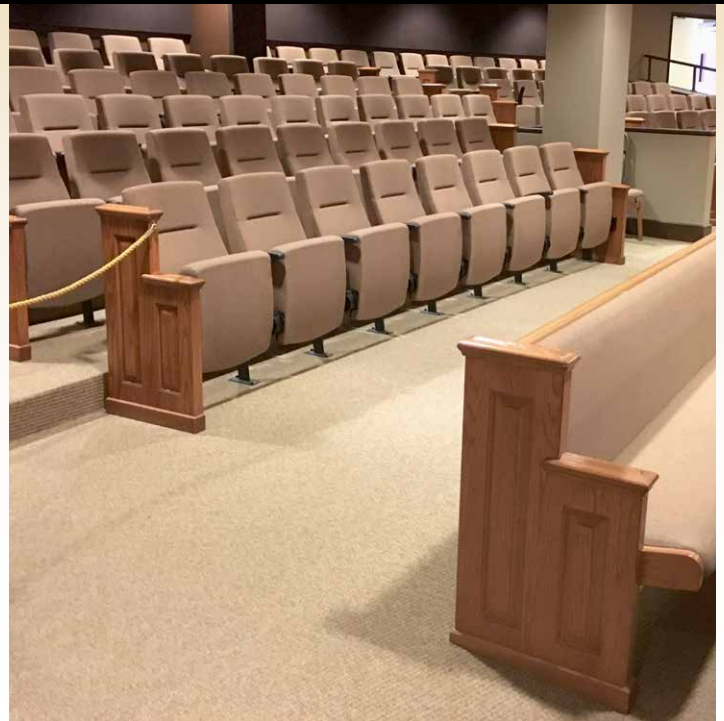

About Sauder Worship Seating

Sauder Worship Seating®, a brand of Sauder Manufacturing Co., began in 1934 in northwest Ohio with small, custom orders for worship seating. The company's reputation for handcrafted, top quality work became its springboard for expansion as increasing needs and changing church trends prompted the Sauder family to introduce new seating solutions and worship accessories. Today, Sauder Worship Seating blends skilled craftsmen, modern technology, and quality materials to create some of the world's best worship furniture. More information about Sauder Worship Seating may be found online at sauderworship.com

SAUDER

— WORSHIP SEATING®

sauderworship.com

Sauder Manufacturing Co.
930 W. Barre Road
PO Box 230
Archbold, Ohio 43502-0230

Phone: 419-446-9384
Fax: 419-446-4945
800-537-1530
(Canada and USA)

E-mail Address:
sales@sauderworship.com