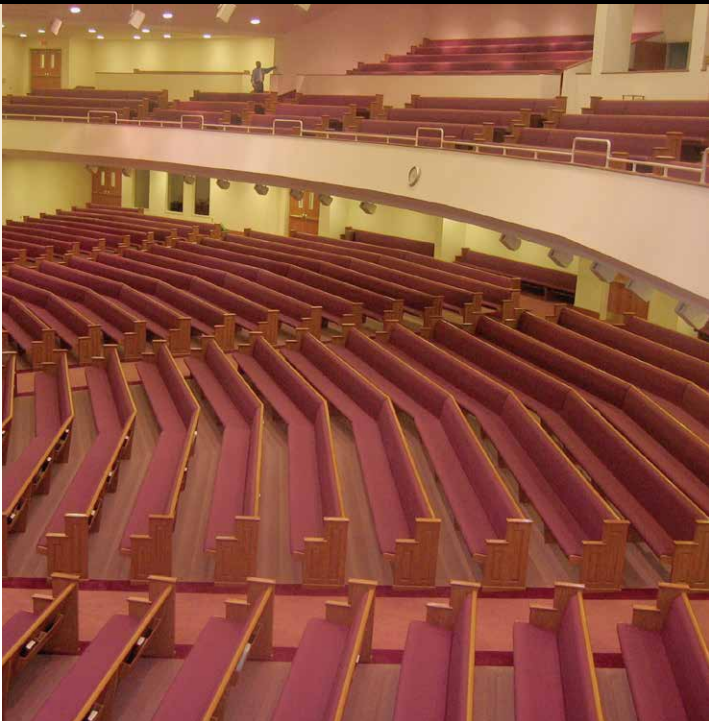

About Sauder Worship Seating

Sauder Worship Seating®, a brand of Sauder Manufacturing Co., began in 1934 in northwest Ohio with small, custom orders for worship seating. The company's reputation for handcrafted, top quality work became its springboard for expansion as increasing needs and changing church trends prompted the Sauder family to introduce new seating solutions and worship accessories. Today, Sauder Worship Seating blends skilled craftsmen, modern technology, and quality materials to create some of the world's best worship furniture. More information about Sauder Worship Seating may be found online at sauderworship.com

SAUDER

— WORSHIP SEATING®

sauderworship.com

Sauder Manufacturing Co.
930 W. Barre Road
PO Box 230
Archbold, Ohio 43502-0230

Phone: 419-446-9384
Fax: 419-446-4945
800-537-1530
(Canada and USA)

E-mail Address:
sales@sauderworship.com