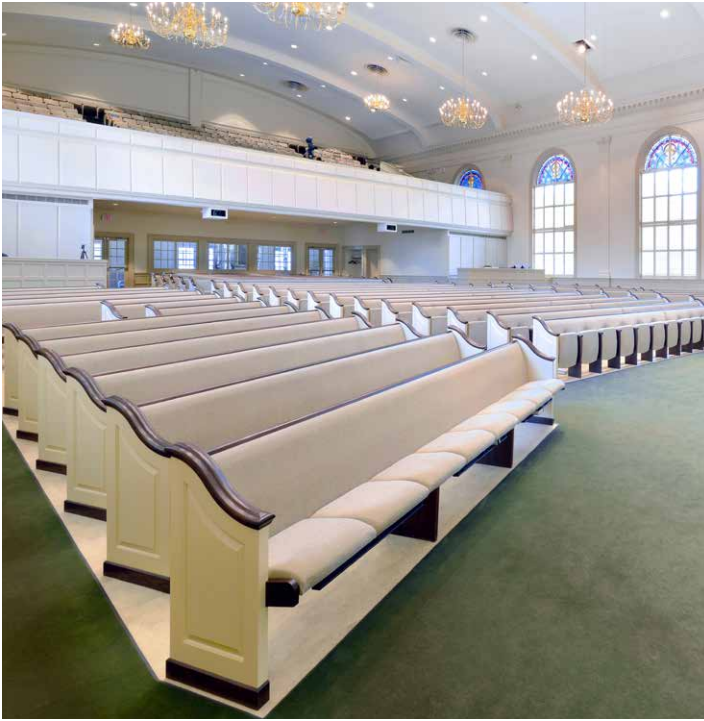

Case Study: First Baptist Church Springfield, Missouri

Sauder Worship Seating® meets the challenge of any renovation project. First Baptist Church in Springfield, MO, a multi-generational congregation needed to renovate their traditional worship space in order to breathe new life into the church. The building committee selected a combination of Sauder Worship Seating Duet and Definity seating after exploring seating options with Cavin Lambert, Sales Representative for Sauder Worship Seating.

Duet provides exceptionally comfortable seating. The flip-up seats allow for ease of egress and arms for those who prefer or need them. Definity seating maintains the concept of individual seats with the functionality of a pew. The benefit of both seating styles is the ability to use pew ends for a traditional pew style design and maintains capacity consistency plus the option of renewability.

Whether you are building new or renovating an existing worship space, Sauder Worship Seating promotes a worry-free and coordinated process to replace existing church furniture. Let us become a trusted member of your team.