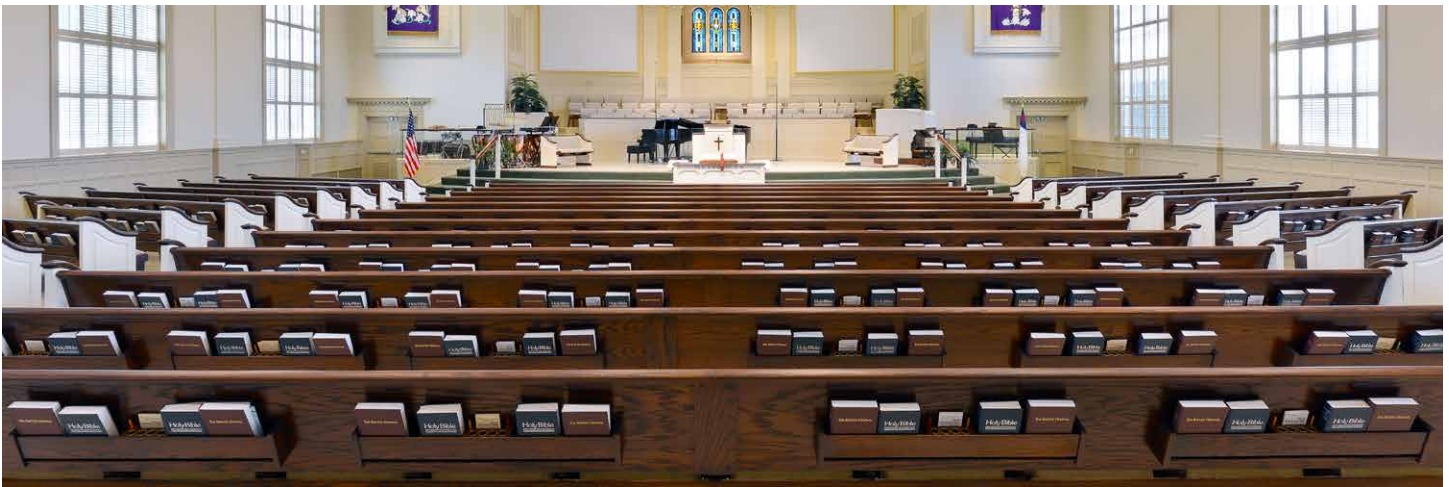

Case Study: First Baptist Church Springfield, Missouri

Sauder Worship Seating® meets the challenge of any renovation project. First Baptist Church in Springfield, MO, a multi-generational congregation needed to renovate their traditional worship space in order to breathe new life into the church. The building committee selected a combination of Sauder Worship Seating Duet and Definity seating after exploring seating options with Cavin Lambert, Sales Representative for Sauder Worship Seating.

Duet provides exceptionally comfortable seating. The flip-up seats allow for ease of egress and arms for those who prefer or need them. Definity seating maintains the concept of individual seats with the functionality of a pew. The benefit of both seating styles is the ability to use pew ends for a traditional pew style design and maintains capacity consistency plus the option of renewability.

Whether you are building new or renovating an existing worship space, Sauder Worship Seating promotes a worry-free and coordinated process to replace existing church furniture. Let us become a trusted member of your team.

About Sauder Worship Seating

Sauder Worship Seating®, a brand of Sauder Manufacturing Co., began in 1934 in northwest Ohio with small, custom orders for worship seating. The company's reputation for handcrafted, top quality work became its springboard for expansion as increasing needs and changing church trends prompted the Sauder family to introduce new seating solutions and worship accessories. Today, Sauder Worship Seating blends skilled craftsmen, modern technology, and quality materials to create some of the world's best worship furniture. More information about Sauder Worship Seating may be found online at sauderworship.com