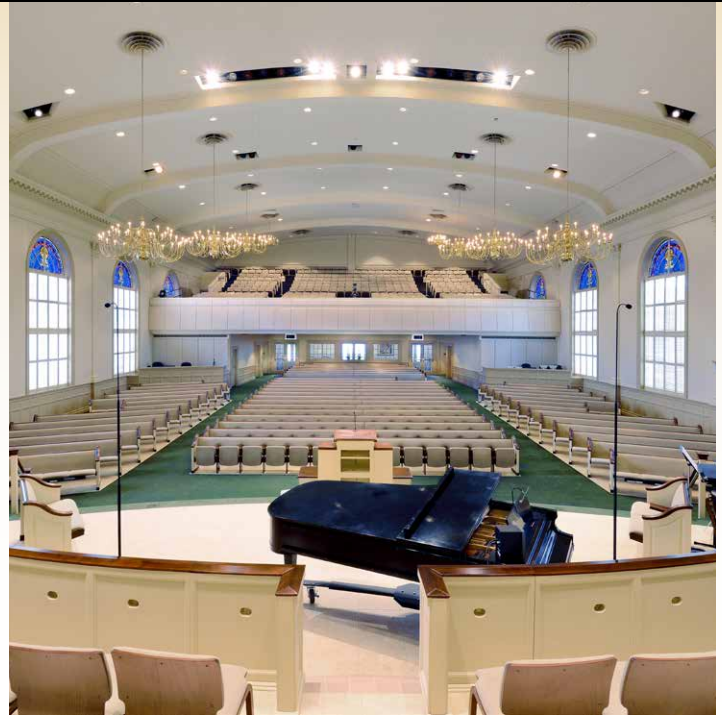

About Sauder Worship Seating

Sauder Worship Seating®, a brand of Sauder Manufacturing Co., began in 1934 in northwest Ohio with small, custom orders for worship seating. The company's reputation for handcrafted, top quality work became its springboard for expansion as increasing needs and changing church trends prompted the Sauder family to introduce new seating solutions and worship accessories. Today, Sauder Worship Seating blends skilled craftsmen, modern technology, and quality materials to create some of the world's best worship furniture. More information about Sauder Worship Seating may be found online at sauderworship.com

SAUDER

— WORSHIP SEATING®

sauderworship.com

Sauder Manufacturing Co.
930 W. Barre Road
PO Box 230
Archbold, Ohio 43502-0230

Phone: 419-446-9384
Fax: 419-446-4945
800-537-1530
(Canada and USA)

E-mail Address:
sales@sauderworship.com