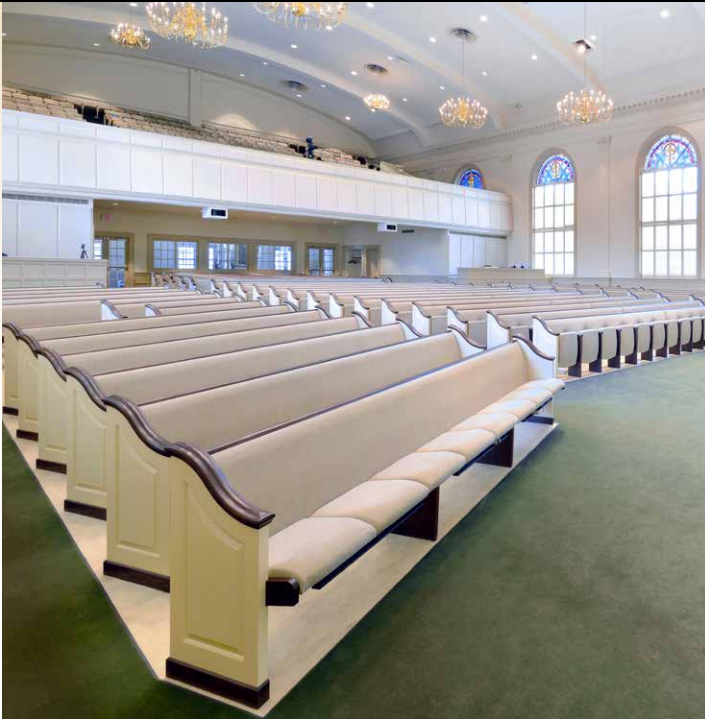

## Case Study: First Baptist Church *Springfield, Missouri*

Sauder Worship Seating® meets the challenge of any renovation project. First Baptist Church in Springfield, MO, a multi-generational congregation needed to renovate their traditional worship space in order to breathe new life into the church. The building committee selected a combination of Sauder Worship Seating Duet and Definity seating after exploring seating options with Cavin Lambert, Sales Representative for Sauder Worship Seating.

Duet provides exceptionally comfortable seating. The flip-up seats allow for ease of egress and arms for those who prefer or need them. Definity seating maintains the concept of individual seats with the functionality of a pew. The benefit of both seating styles is the ability to use pew ends for a traditional pew style design and maintains capacity consistency plus the option of renewability.

Whether you are building new or renovating an existing worship space, Sauder Worship Seating promotes a worry-free and coordinated process to replace existing church furniture. Let us become a trusted member of your team.