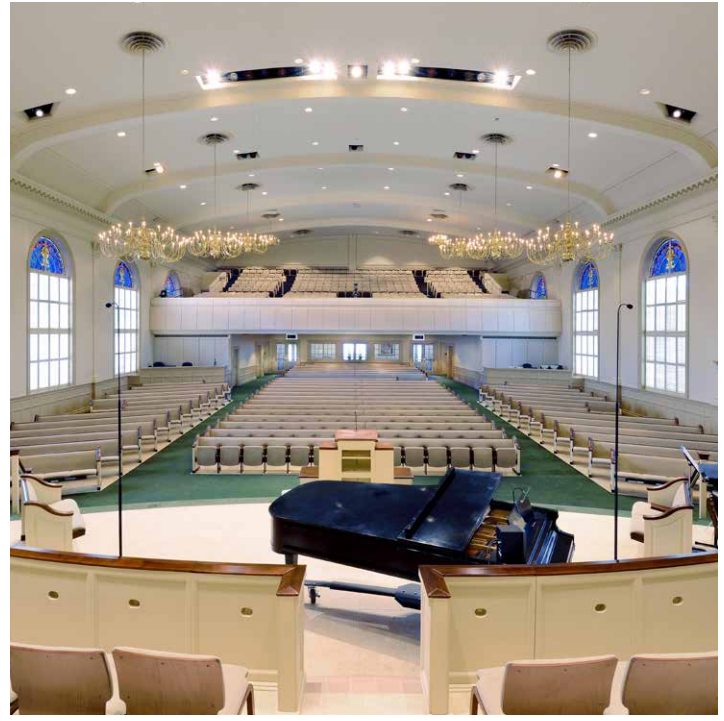

About Sauder Worship Seating

Sauder Worship Seating®, a brand of Sauder Manufacturing Co., began in 1934 in northwest Ohio with small, custom orders for worship seating. The company's reputation for handcrafted, top quality work became its springboard for expansion as increasing needs and changing church trends prompted the Sauder family to introduce new seating solutions and worship accessories. Today, Sauder Worship Seating blends skilled craftsmen, modern technology, and quality materials to create some of the world's best worship furniture. More information about Sauder Worship Seating may be found online at sauderworship.com

SAUDER

— WORSHIP SEATING®

sauderworship.com