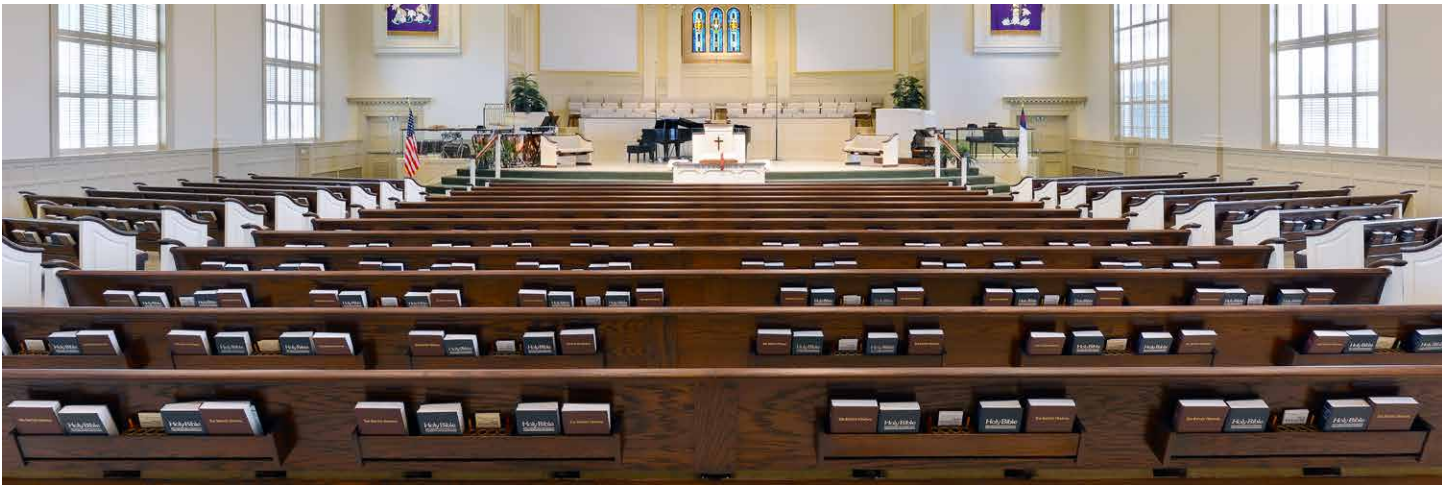

## Case Study: First Baptist Church *Springfield, Missouri*

Sauder Worship Seating® meets the challenge of any renovation project. First Baptist Church in Springfield, MO, a multi-generational congregation needed to renovate their traditional worship space in order to breathe new life into the church. The building committee selected a combination of Sauder Worship Seating Duet and Definity seating after exploring seating options with Cavin Lambert, Sales Representative for Sauder Worship Seating.

Duet provides exceptionally comfortable seating. The flip-up seats allow for ease of egress and arms for those who prefer or need them. Definity seating maintains the concept of individual seats with the functionality of a pew. The benefit of both seating styles is the ability to use pew ends for a traditional pew style design and maintains capacity consistency plus the option of renewability.

Whether you are building new or renovating an existing worship space, Sauder Worship Seating promotes a worry-free and coordinated process to replace existing church furniture. Let us become a trusted member of your team.

## About Sauder Worship Seating

Sauder Worship Seating®, a brand of Sauder Manufacturing Co., began in 1934 in northwest Ohio with small, custom orders for worship seating. The company's reputation for handcrafted, top quality work became its springboard for expansion as increasing needs and changing church trends prompted the Sauder family to introduce new seating solutions and worship accessories. Today, Sauder Worship Seating blends skilled craftsmen, modern technology, and quality materials to create some of the world's best worship furniture. More information about Sauder Worship Seating may be found online at [sauderworship.com](http://sauderworship.com)