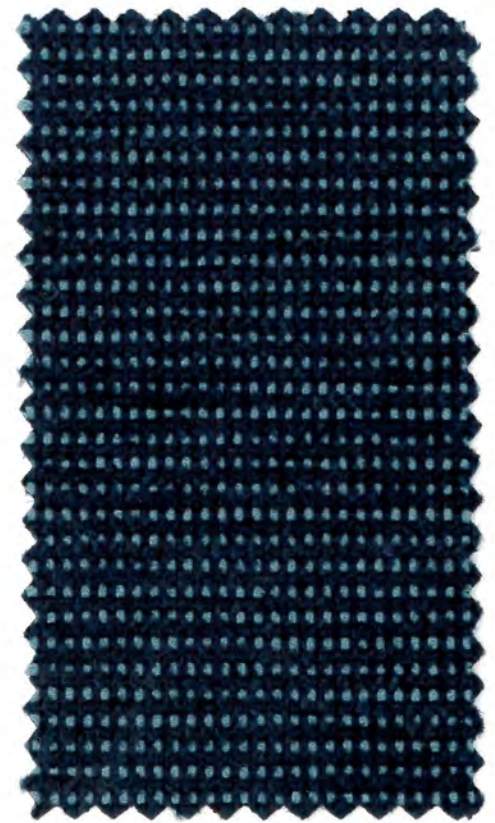

Highlands

Jet

Chocolate

Slate

Navy

Topaz

Verdigris

Burnt Sienna

Cordovan

Titian

Amber

Cabernet

Poppy

Azure

Aubergine

Patriot Blue

Cobalt

Chocolate

Mocha

Dune

Moss

Neptune

SAUIDER
WORSHIP SEATING®

** Additional colors are available.

** Please check with us to confirm if fabric is compatible with your furniture selection.

	Highland	Neptune
CONTENT	72% Olefin, 28% Polyester	100% Olefin
REPEAT	N/A	0.5" Horizontal 0.5" Vertical
WEIGHT	14.0 ± 0.5 oz per Linear Yard	14.0 ± 0.5 oz per Linear Yard
WIDTH	54 inches	54 inches
ABRASION	ASTM-D-4157 50,000 + DR	ASTM-D-4157 50,000 + DR
LIGHTFASTNESS	Meets all ACT Guidelines	Meets all ACT Guidelines
COLORFASTNESS	Meets all ACT Guidelines	Meets all ACT Guidelines
FLAMMABILTY	Meets all ACT Guidelines	Meets all ACT Guidelines
CLEANING CODE	WS Water based cleaning agents	WS Water based cleaning agents
PATTERN DIRECTION	Up the roll	Up the roll
FINISH	Imperviseal	Imperviseal
BACKING	Acrylic Pew Backing	Acrylic Pew Backing