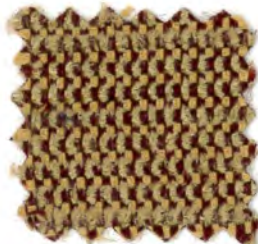

Highlands

Jet

Chocolate

Slate

Navy

Topaz

Verdigris

Burnt Sienna

Cordovan

Titian

Amber

Cabernet

Poppy

Azure

Aubergine

Patriot Blue

Cobalt

Chocolate

Mocha

Dune

Moss

Neptune

SAUIDER
WORSHIP SEATING®

** Additional colors are available.