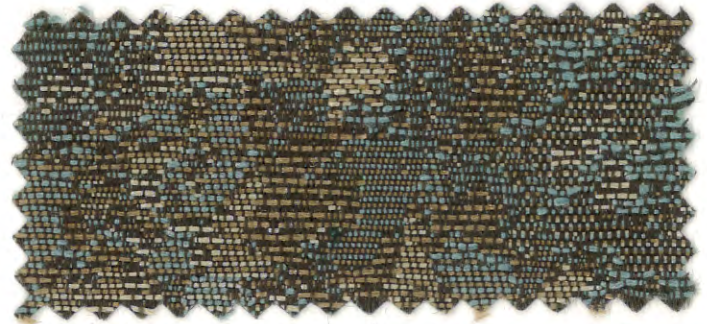

Watercolor

Seurat

Renoir

Matisse

Picasso

Sisley

Rosso

Monet

Giverney

Pissarro

	Watercolor
CONTENT	69% Olefin, 31% Polyester
REPEAT	13.5" Horizontal 13.5" Vertical
WEIGHT	12.0 ± 0.5 oz per Linear Yard
WIDTH	54 inches
ABRASION	ASTM-D-4157 50,000 + DR
LIGHTFASTNESS	Meets all ACT Guidelines
COLORFASTNESS	Meets all ACT Guidelines
FLAMMABILTY	Meets all ACT Guidelines
CLEANING CODE	WS Water based cleaning agents
PATTERN DIRECTION	Up the roll
FINISH	Imperviseal
BACKING	Acrylic Pew Backing